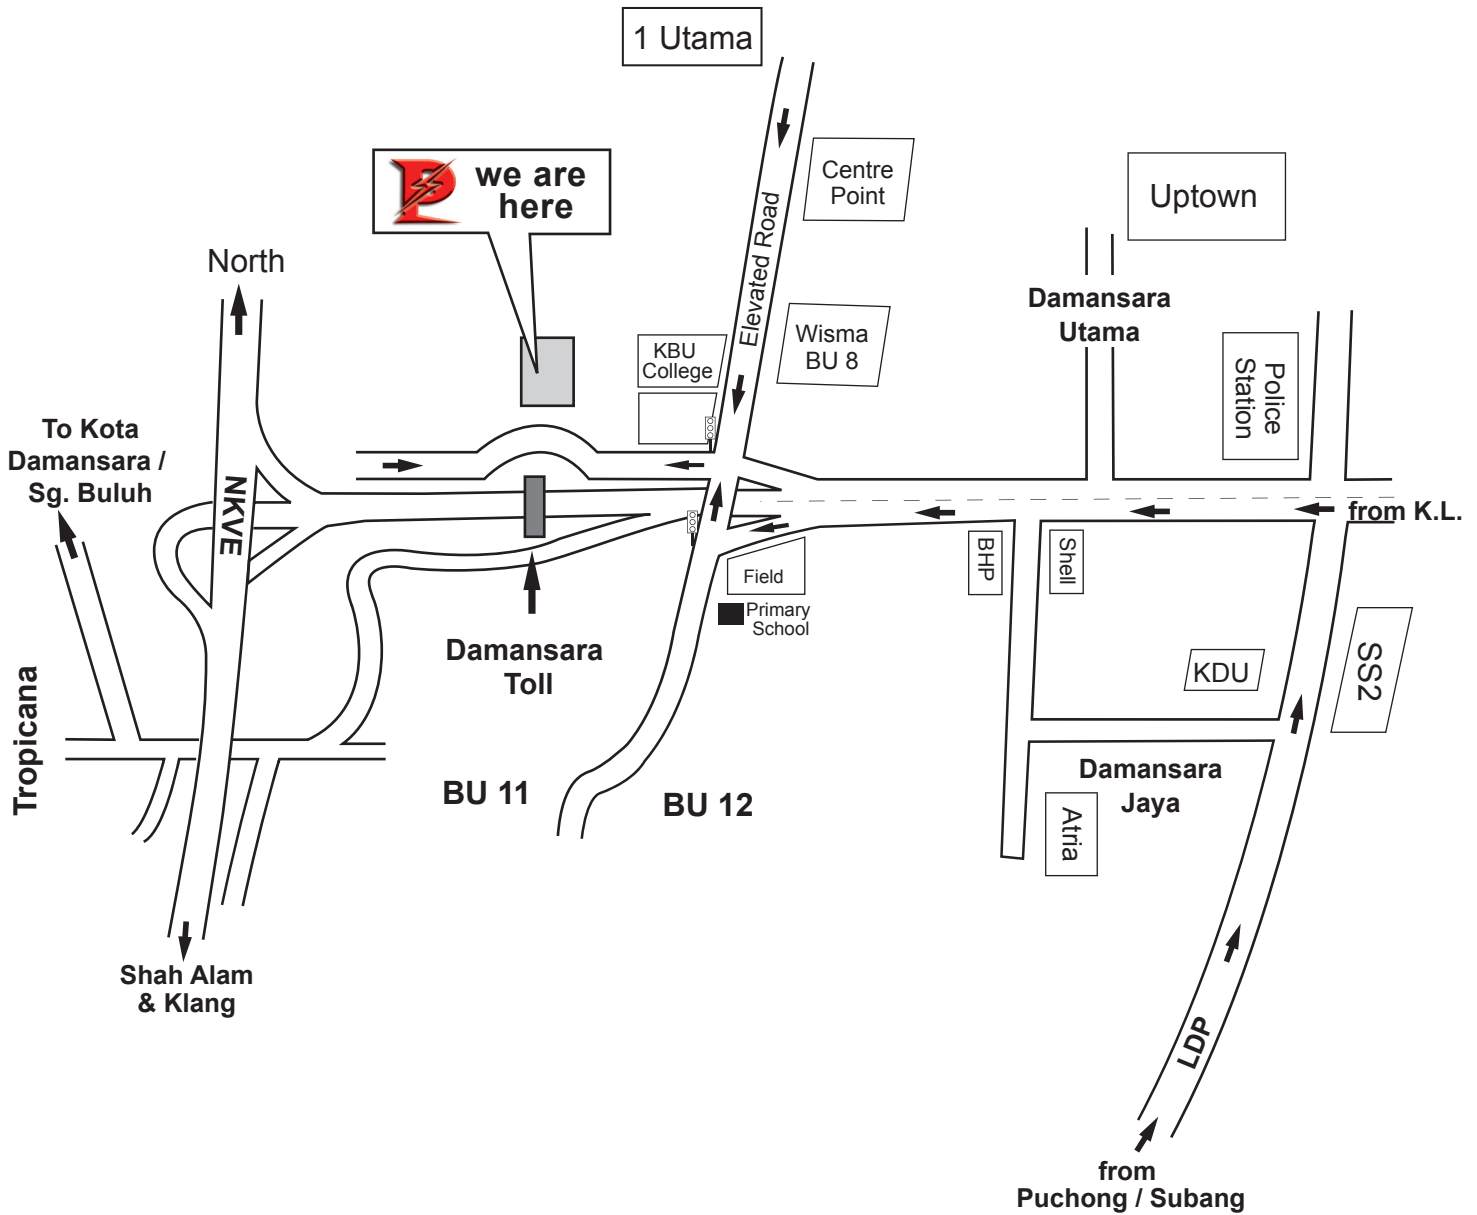

LOCATION MAP

Power Quality Engineering Sdn. Bhd. (493933V)

Lot 7.02, Tanjung Bandar Utama, 1 Tech Park, Bandar Utama, 47800 Petaling Jaya, Selangor, Malaysia.

Tel: +603 - 7725 4022 (Hunting) Fax: +603 - 7725 9044